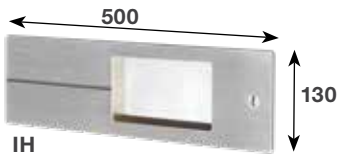

RECESSED HANDLES