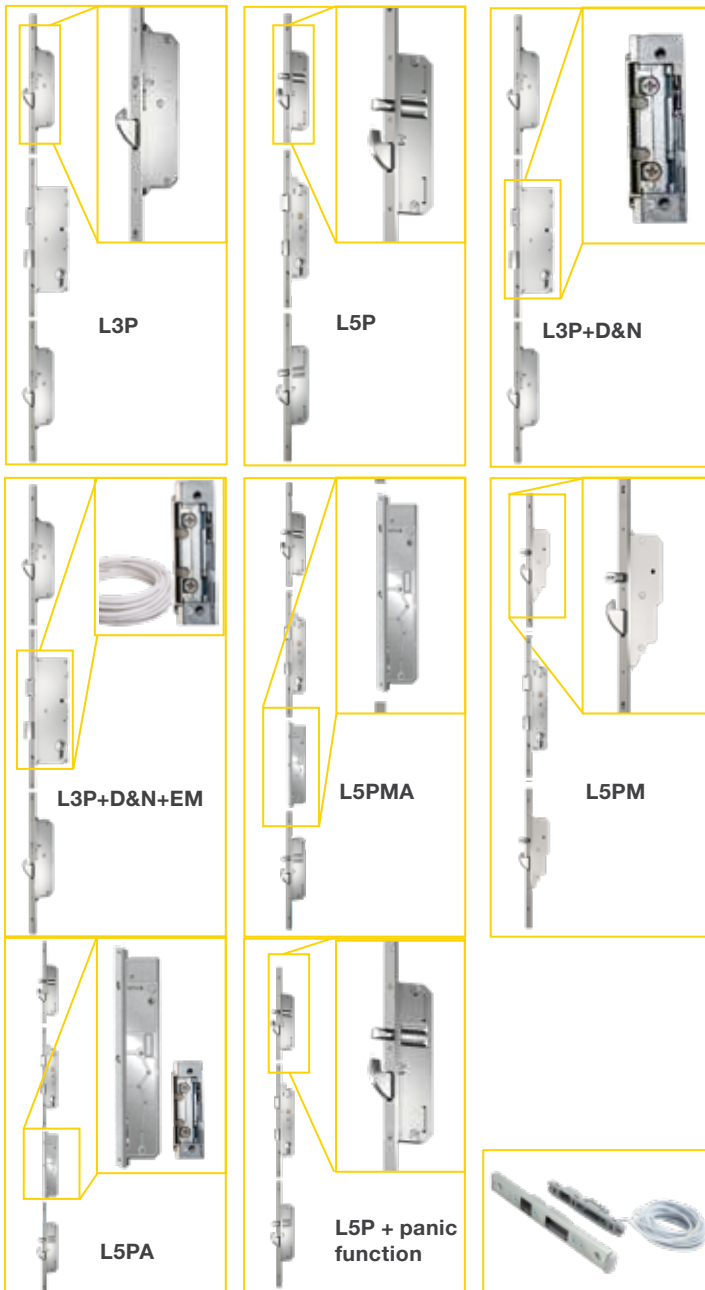

LOCKS

	PRICE
L3P 3 point multi-point lock. Main lock deadbolt and hook bolts operated by the key.	STD
L5P 5 point multi-point lock. Two round latch bolts lock the leaf on closure automatically and opens by the key. Deadbolt and hook bolts operated by the key.	105
L3P+D&N 3 point multi-point lock with option to temporary disable self-locking. Main deadbolt and hook bolts operated by the key.	160
*L3P+D&N+EM 3 point multi-point lock with electric latch and option to temporary disable self-locking. Main lock deadbolt and hook bolts operated by the key.	200
*L5PMA 5 point multi-point lock. Round latch and hook bolts lock the leaf on closure automatically. Deadbolt operated by the key only. If deadbolt is engaged automatic unlocking is disabled. All latches open by electric drive when turning the key or pressing lever handle. Lock can be connected to finger-scanner or keypad (optional). Not compatible with lever handle from outside, pull handle only.	670
*L5PM (without electric motor) 5 point multi-point lock. Round latch and hook bolts lock the leaf on closure automatically. Deadbolt operated by the key only. All latches and deadbolt are unlocked by pressing inside handle. Not compatible with lever handle from outside, pull handle only.	230
*L5PA 5 point multi-point lock with all latches and deadbolt operated by electric drive. Locks automatically when closing the door. All latches and deadbolt open by electric drive when turning the key or pressing lever handle. Not compatible with lever handle from outside, pull handle only. Lock can be connected to finger-scanner and keypad (optional)	1595
L5P + panic function 5 point multi-point lock. Round latch bolts and hook bolts lock the leaf on closure automatically. Deadbolt is locked by the key. All latches and deadbolt are unlocked by pressing inside handle.	1135

HOOK BOLT SWITCH CONTACT	PRICE
For monitoring the door locking status. Connected to house alarm system.	255

*AC/DC transformer is not included.

All measures are overall frame sizes. • All prices in GBP, VAT not included.