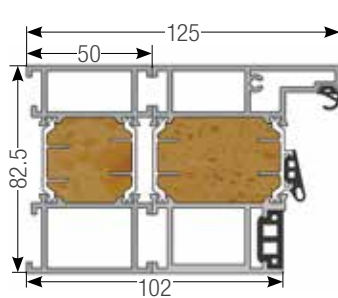

*STD colour - RAL9016 or RAL7016