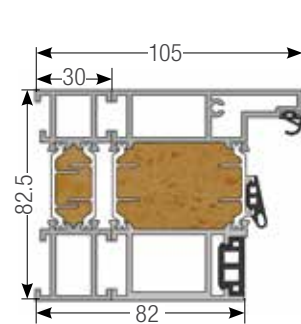

JUTTED

FLAT

mm	STD*	Custom colour
30	75	85

mm	STD*	Custom colour
30	75	85

mm	STD*	Custom colour
30	80	100

mm	STD*	Custom colour
30	80	100

mm	STD*	Custom colour
50	85	95

mm	STD*	Custom colour
50	85	95