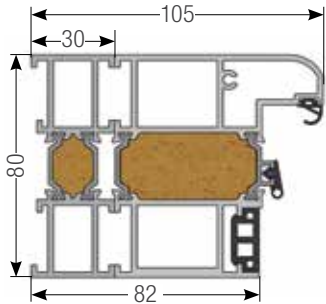

JUTTED

FLAT

mm	STD*	Custom colour
30	75	85

mm	STD*	Custom colour
30	75	85

mm	STD*	Custom colour
30	80	100

mm	STD*	Custom colour
30	80	100

mm	STD*	Custom colour
50	85	95

mm	STD*	Custom colour
50	85	95