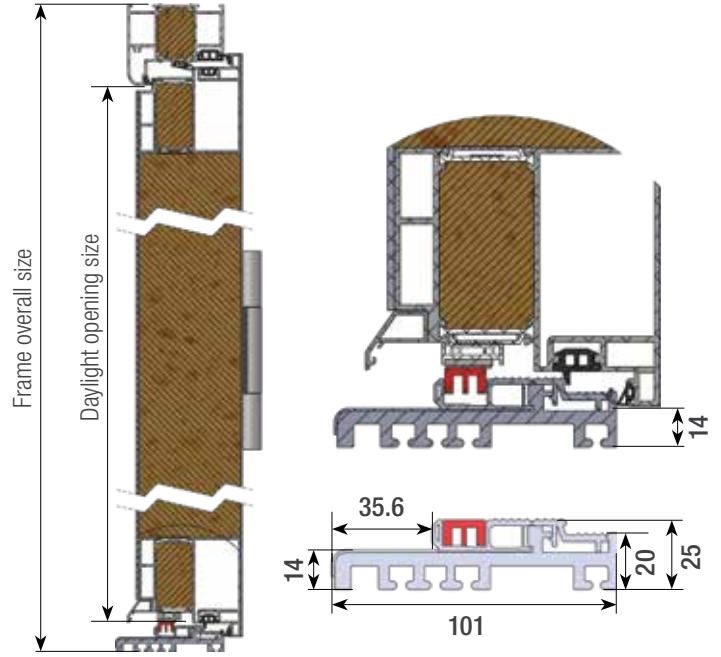

EXTENDED FRAME

RD80

RD100

FLAT FRAME