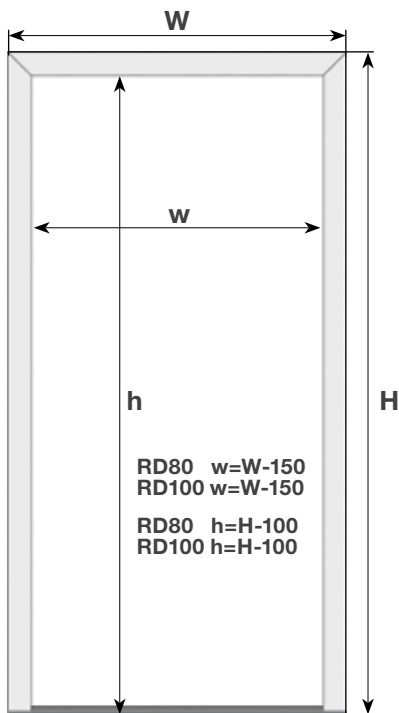

RD80 RD100OFS & DAYLIGHT OPENING