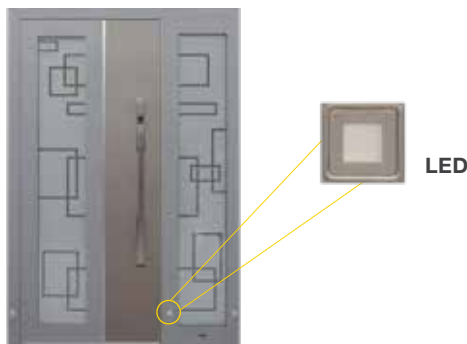

## LED FRAME INTEGRATED

	PRICE
<b>LED</b> (46x46 mm)	<b>230</b>

	PRICE
<b>Power supply</b> (AC 230V - DC 24V / 2.5A)	<b>105</b>

RMT1

	PRICE
<b>Remote handset RMT1</b> (Compatible with FSC3)	<b>80</b>

	PRICE
<b>Spyhole</b>	<b>45</b>