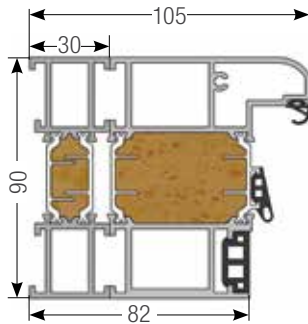

JUTTED

FLAT

mm	STD*	Custom colour
30	75	85

mm	STD*	Custom colour
30	75	85

mm	STD*	Custom colour
30	80	100

mm	STD*	Custom colour
30	80	100

mm	STD*	Custom colour
50	85	95

mm	STD*	Custom colour
50	85	95