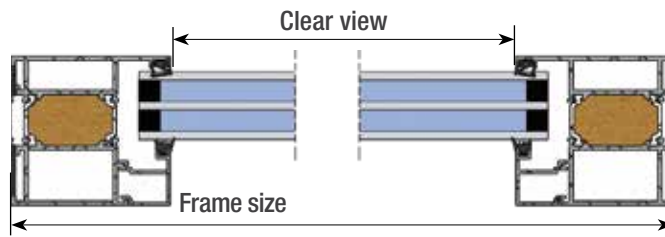

Transom width clear view is 150 mm less than top element's overall frame width.
Transom height clear view is 105 mm less than top element's overall frame height.

DOUBLE LEAF	RD 80	RD100
	Please choose corresponding design for second leaf price. For symmetric design - double the price.	Please choose corresponding design for second leaf price. For symmetric design - double the price.