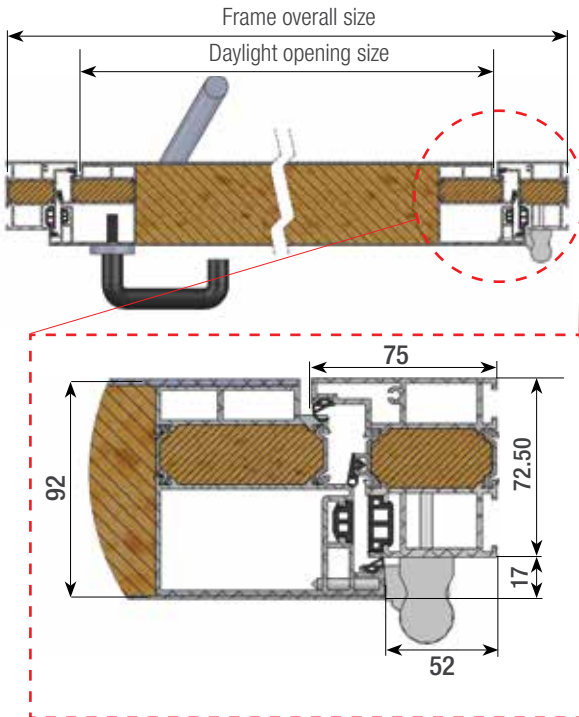

FLAT FRAME

RD80