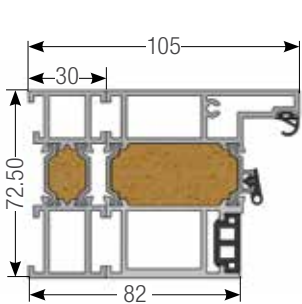

JUTTED

FLAT

mm	STD*	Custom colour
30	75	85

mm	STD*	Custom colour
30	75	85

mm	STD*	Custom colour
30	80	100

mm	STD*	Custom colour
30	80	100

mm	STD*	Custom colour
50	85	95

mm	STD*	Custom colour
50	85	95