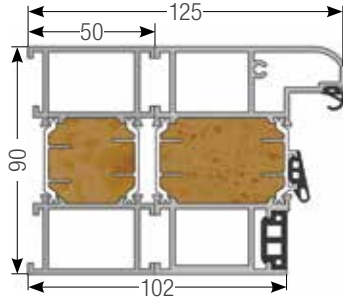

*STD colour - RAL9016 or RAL7016