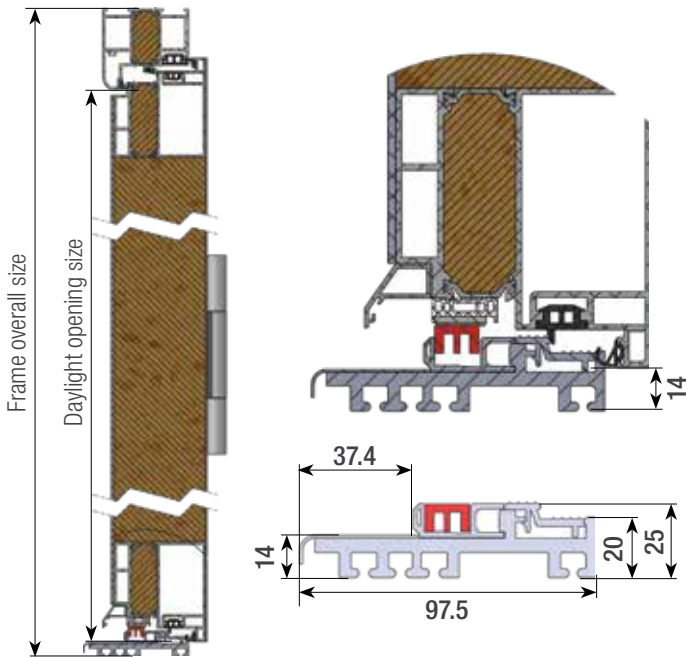

EXTENDED FRAME

RD80

RD100

FLAT FRAME