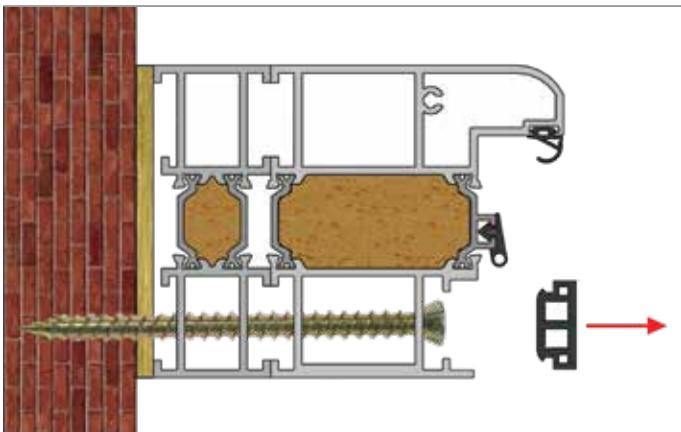

FIXING

There are 6 fixing points on each side of the door frame and one on the top. All fixing points are beyond gasket.

Doors with side elements are supplied in one piece - door-set and window frames.

Glazing panels are packed separately and requires fitting after door is installed.