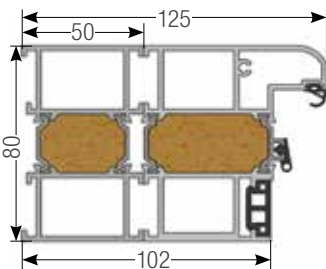

*STD colour - RAL9016 or RAL7016