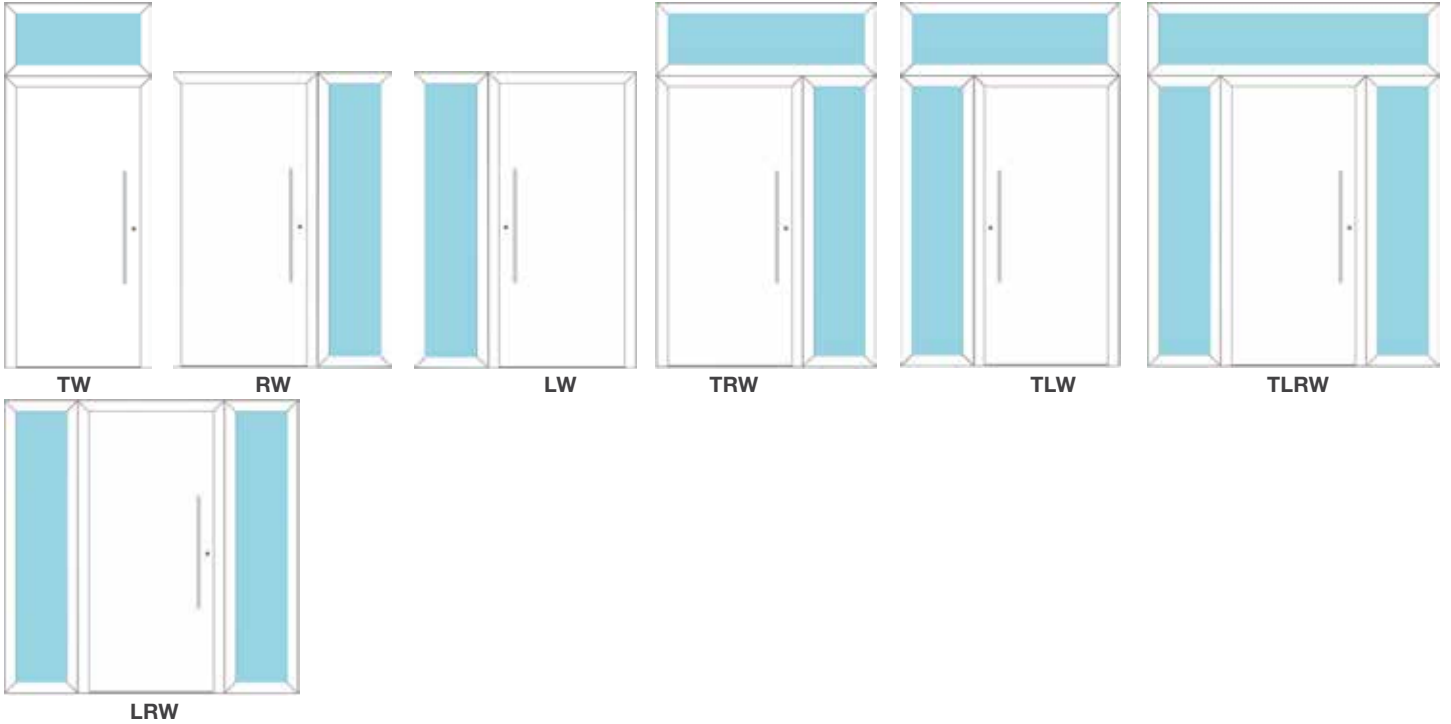

TRIPLE SAFETY GLAZING

ETCHED EFFECT GLAZING

CUSTOM ETCHED EFFECT GLAZING

I	J
For Side Elements	
W 400÷600	200
W 601÷800	265
W 801÷1000	335
W 1001÷1200	410
For Top Elements	
W 1000÷1250	100
W 1251÷1700	130
W 1701÷3250	170

K	L
Custom design available +30%*	
*Add to side and top elements price