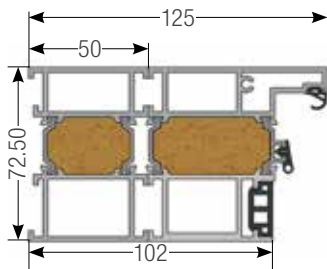

*STD colour - RAL9016 or RAL7016